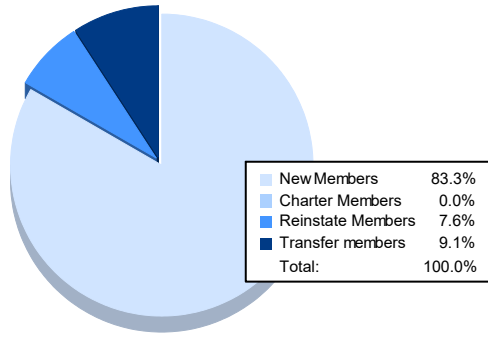

Year	New Clubs	Dropped Clubs	Gain/ Loss Clubs	New Members	Charter Members	Reinstate Members	Transfer Members	Total Member Added	Total Members Dropped	Gain/ Loss Members
2016-2017	0	0	0	100	0	5	3	108	119	-11
2017-2018	0	0	0	110	0	1	4	115	121	-6
2018-2019	0	0	0	80	0	2	5	87	148	-61
2019-2020	0	0	0	125	0	1	5	131	114	17
2020-2021	0	0	0	55	0	5	6	66	96	-30
<b>Average</b>	<b>0</b>	<b>0</b>	<b>0</b>	<b>94</b>	<b>0</b>	<b>3</b>	<b>5</b>	<b>101</b>	<b>120</b>	<b>-18</b>

### Membership Composition June 2021 Cumulative