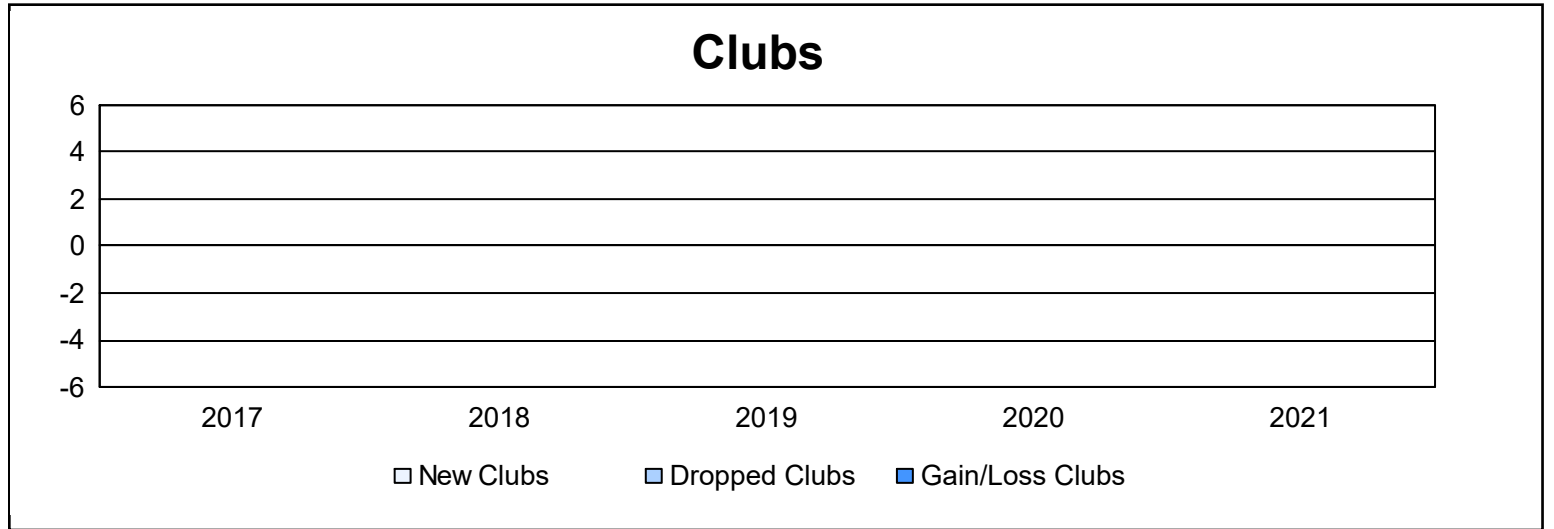

Year	New Clubs	Dropped Clubs	Gain/ Loss Clubs	New Members	Charter Members	Reinstate Members	Transfer Members	Total Member Added	Total Members Dropped	Gain/ Loss Members
2016-2017	0	0	0	100	0	5	3	108	119	-11
2017-2018	0	0	0	110	0	1	4	115	121	-6
2018-2019	0	0	0	80	0	2	5	87	148	-61
2019-2020	0	0	0	125	0	1	5	131	114	17
2020-2021	0	0	0	55	0	5	6	66	96	-30
<b>Average</b>	<b>0</b>	<b>0</b>	<b>0</b>	<b>94</b>	<b>0</b>	<b>3</b>	<b>5</b>	<b>101</b>	<b>120</b>	<b>-18</b>

### Membership Composition June 2021 Cumulative