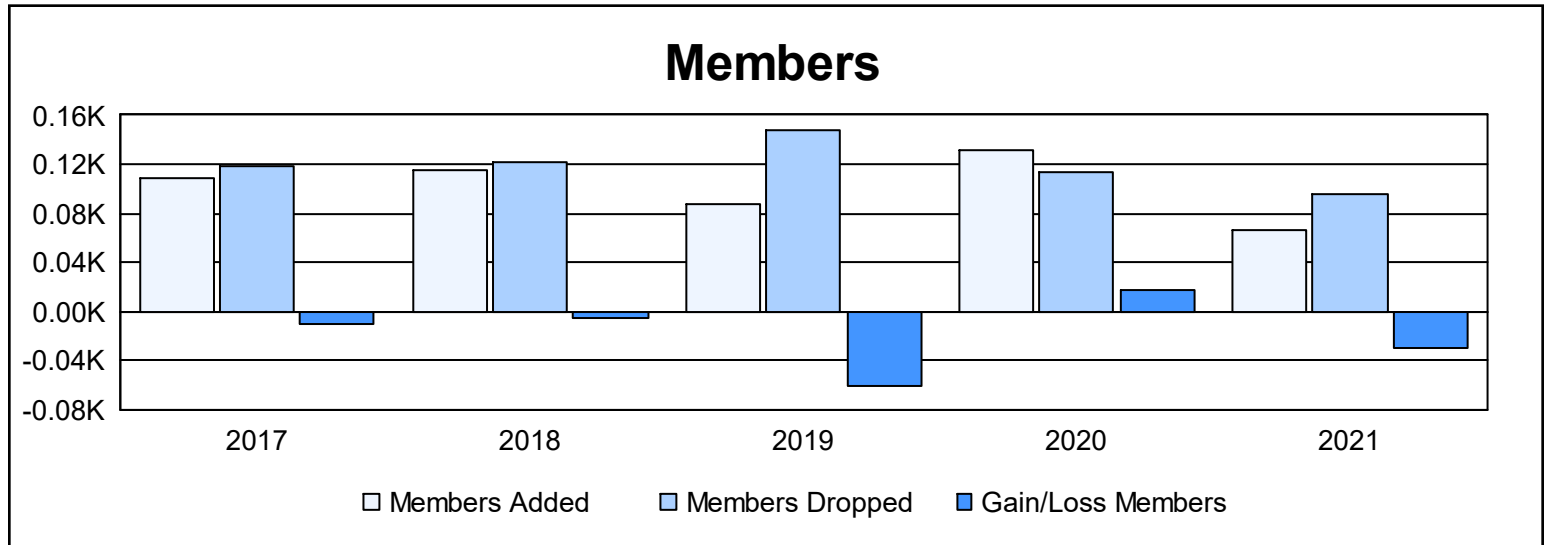

Year	New Clubs	Dropped Clubs	Gain/ Loss Clubs	New Members	Charter Members	Reinstate Members	Transfer Members	Total Member Added	Total Members Dropped	Gain/ Loss Members
2016-2017	0	0	0	100	0	5	3	108	119	-11
2017-2018	0	0	0	110	0	1	4	115	121	-6
2018-2019	0	0	0	80	0	2	5	87	148	-61
2019-2020	0	0	0	125	0	1	5	131	114	17
2020-2021	0	0	0	55	0	5	6	66	96	-30
<b>Average</b>	<b>0</b>	<b>0</b>	<b>0</b>	<b>94</b>	<b>0</b>	<b>3</b>	<b>5</b>	<b>101</b>	<b>120</b>	<b>-18</b>

### Membership Composition June 2021 Cumulative